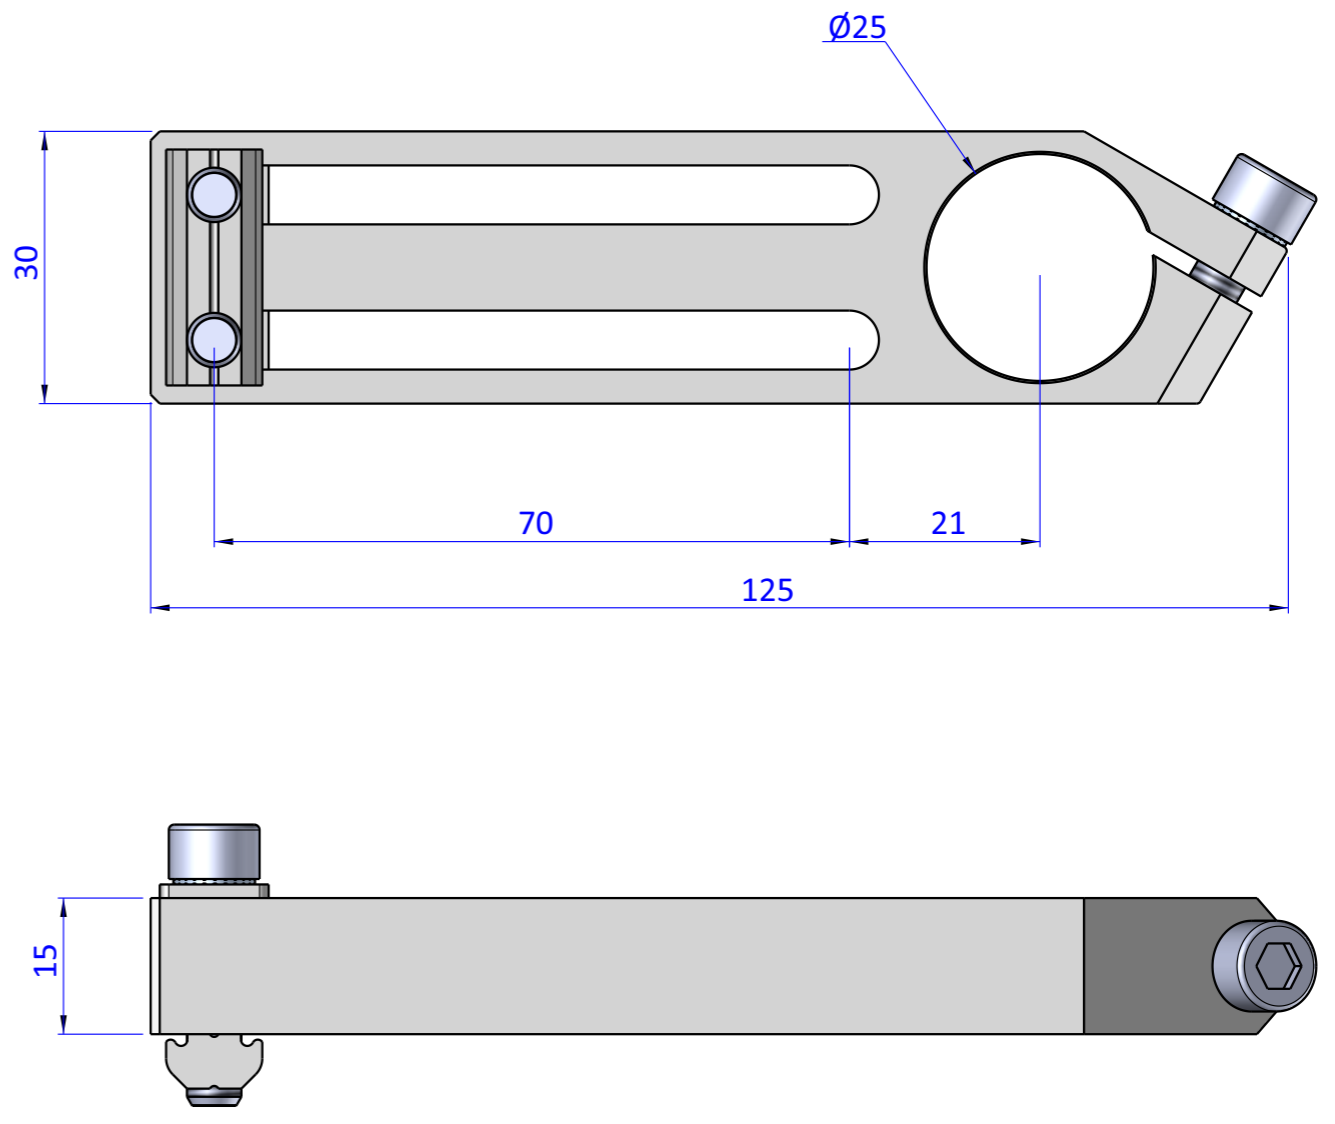

THE PROPERTY OF THE DRAWING IS ESTABLISHED BY LAW. IT IS FORBIDDEN TO PRODUCE OR SHOW IT TO THIRD PART. WITHOUT A WRITTEN AGREEMENT.

Item	Name	Q.ty
1	CA.GWP.6.16	1
2	CA.WSL.2570.VU	1
3	R.06.16	1
4	R.6.SCH	2
5	V.TCE6x25	2

Format A3
UNI 936-76

 FPS FPSERVICES AUTOMATION		DESIGNED FROM FPS Automation		REVIEW A	
		DATE 01/03/2021	WEIGHT 0,119kg		CODE CA.WSL.2570.VU.X
GENERAL TOLERANCE UNI - ISO 2768 CLASSE f	DESCRIPTION CA.WSL.2570.VU.X				