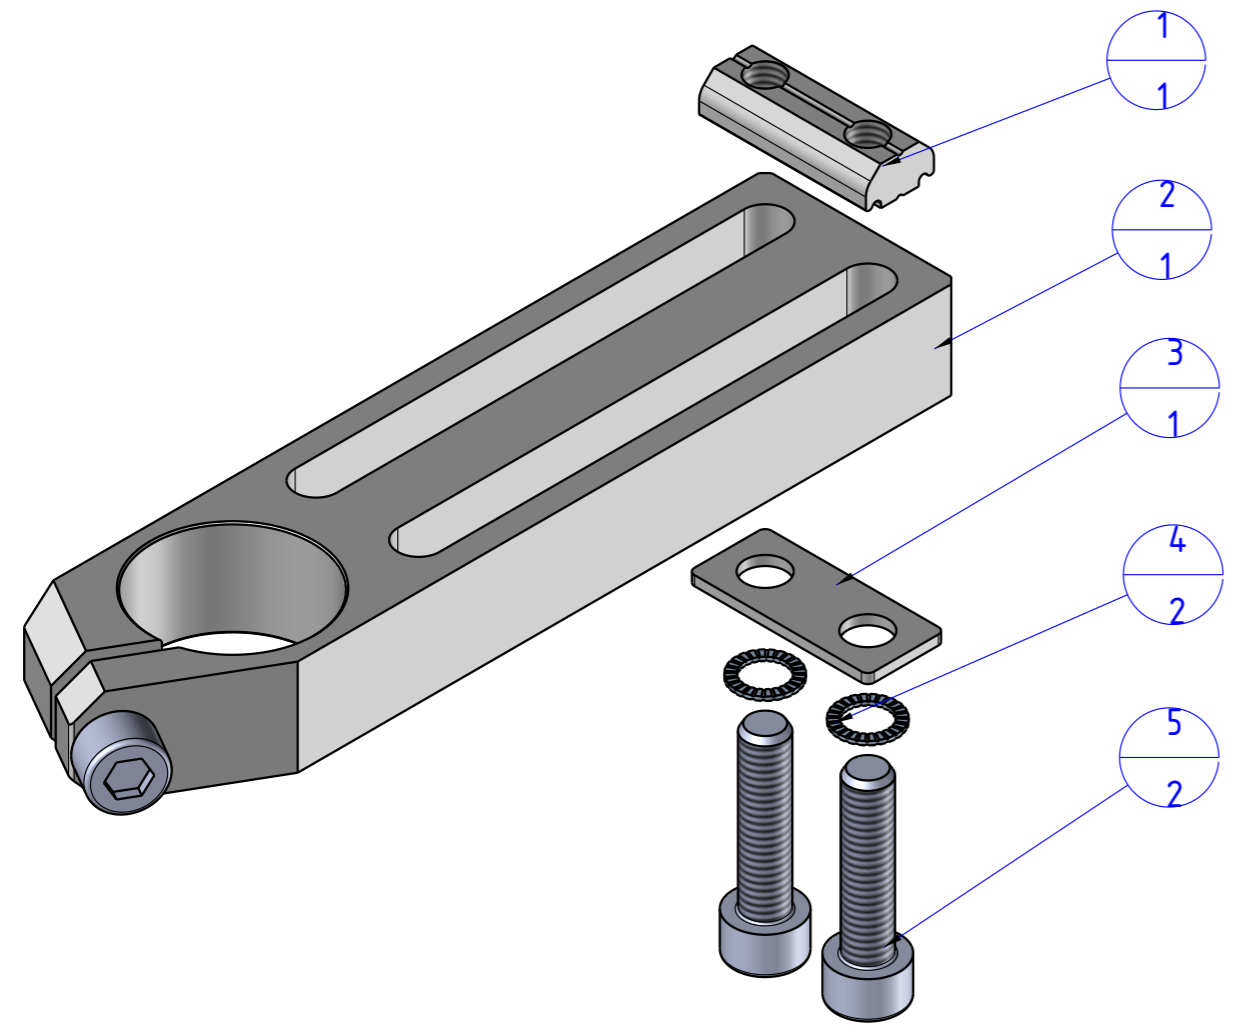

THE PROPERTY OF THE DRAWING IS ESTABLISHED BY LAW. IT IS FORBIDDEN TO PRODUCE OR SHOW IT TO THIRD PART. WITHOUT A WRITTEN AGREEMENT.

Item	Name	Q.ty
1	CA.GWP.6.16	1
2	CA.WSL.2570.VU	1
3	R.06.16	1
4	R.6.SCH	2
5	V.TCE6x25	2

Format A3
UNI 936-76

 FPS FPSERVICES AUTOMATION		DESIGNED FROM FPS Automation		REVIEW A	
		DATE 01/03/2021	WEIGHT 0,119kg		CODE CA.WSL.2570.VU.X
GENERAL TOLERANCE UNI - ISO 2768 CLASSE f	DESCRIPTION CA.WSL.2570.VU.X				